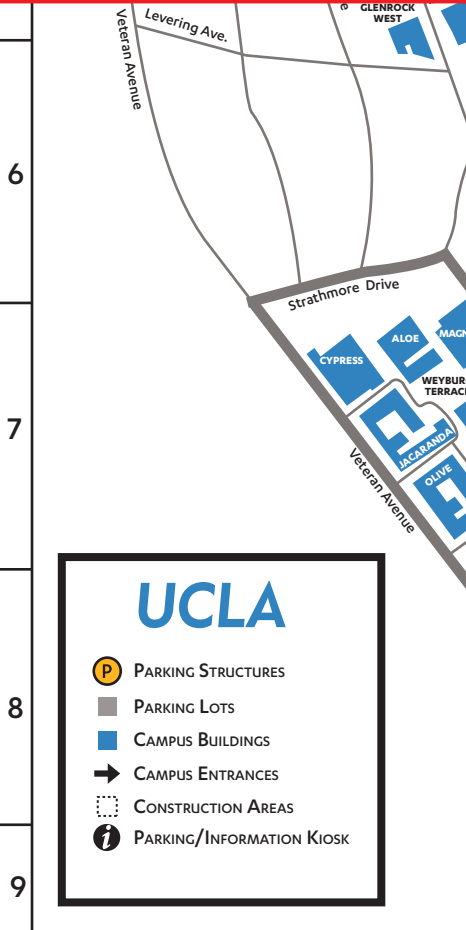

Novitch Lab (CHS 66-200)
DGSOM Main Entrance

Our lab is located in the Center for Health Sciences (CHS) South Tower, room 66-200. Ben's office is located in the adjacent office wing, room 67-200K. The lab phone is (310) 825-7565; Ben's office is (310) 794-9339

The nearest visitor parking is in lot P18 or P27. It is pay and display or use the Parkmbile app.

To get to the lab, enter through the DGSOM main entrance facing CHS Plaza, and take either the A or B elevators to the 6th floor. If you are coming from any other entrance into CHS, you will still need to find the A or B elevators on the 1st floor.

UCLA

- PARKING STRUCTURES
- PARKING LOTS
- CAMPUS BUILDINGS
- CAMPUS ENTRANCES
- CONSTRUCTION AREAS
- PARKING/INFORMATION KIOSK