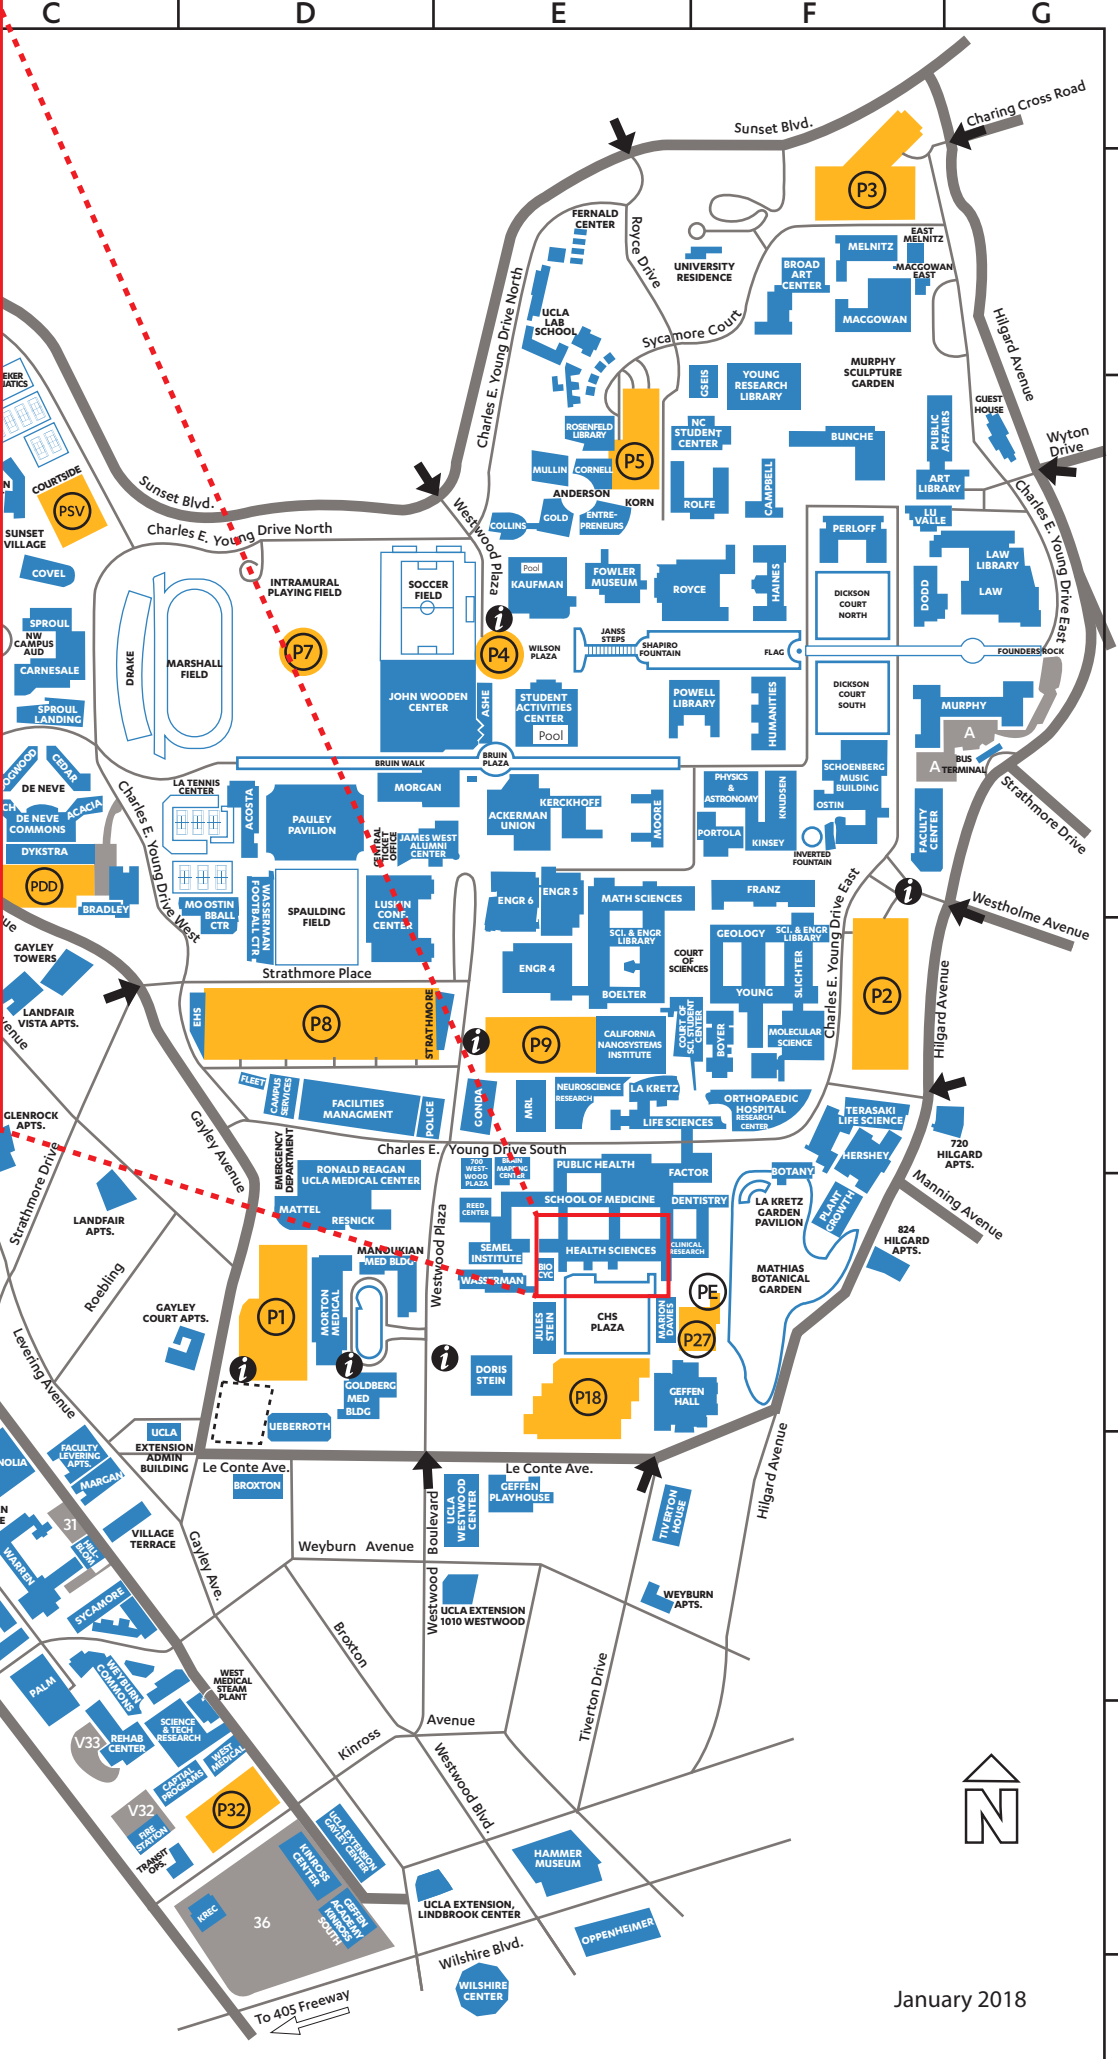

Novitch Lab (CHS 66-200)
DGSOM Main Entrance

Our lab is located in the Center for Health Sciences (CHS) South Tower, room 66-200. Ben's office is located in the adjacent office wing, room 67-200K. The lab phone is (310) 825-7565; Ben's office is (310) 794-9339

The nearest visitor parking is in lot P18 or P27. It is pay and display or use the Parkmbile app.

To get to the lab, enter through the DGSOM main entrance facing CHS Plaza, and take either the A or B elevators to the 6th floor. If you are coming from any other entrance into CHS, you will still need to find the A or B elevators on the 1st floor.

UCLA

- PARKING STRUCTURES
- PARKING LOTS
- CAMPUS BUILDINGS
- CAMPUS ENTRANCES
- CONSTRUCTION AREAS
- PARKING/INFORMATION KIOSK